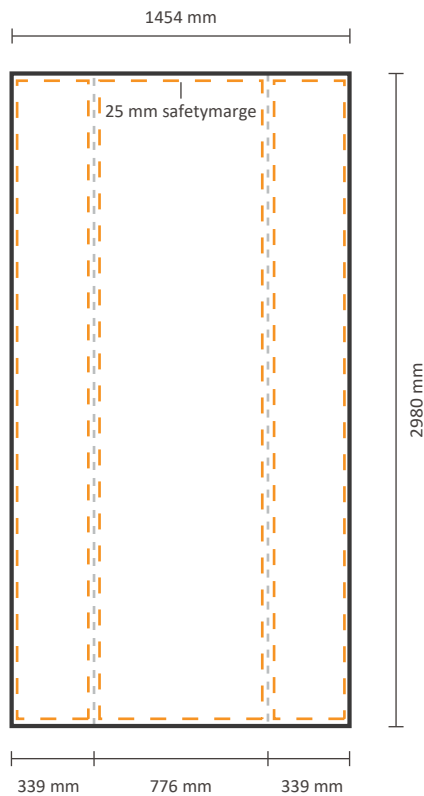

Actual size of graphic:

Frontside including sides: 6603 * 2244 mm (W/H)

Frontside excluding sides: 5921 * 2244 mm (W/H)

Template for backside

Actual size of graphic: 5921 * 2244 mm (W/H)

Pop-Up Impress Straight 1x4 (IMPR14S)

Graphical specifications

Template for frontside and sides

Frontside graphic can be ordered either with or without sides.
See below for the possibilities.

Actual size of graphic:

Frontside including sides: 1454 * 2980 mm (W/H)

Frontside excluding sides: 772 * 2980 mm (W/H)

Template for backside

Actual size of graphic: 772 * 2980 mm (W/H)

Pop-Up Impress Straight 2x4 (IMPR24S)

Graphical specifications

Template for frontside and sides

Actual size of graphic:

- Frontside including sides: 2926 * 2980 mm (W/H) 
- Frontside excluding sides: 2244 * 2980 mm (W/H) 

Template for backside

Actual size of graphic: 2244 * 2980 mm (W/H)

Pop-Up Impress Straight 4x4 (IMPR44S)