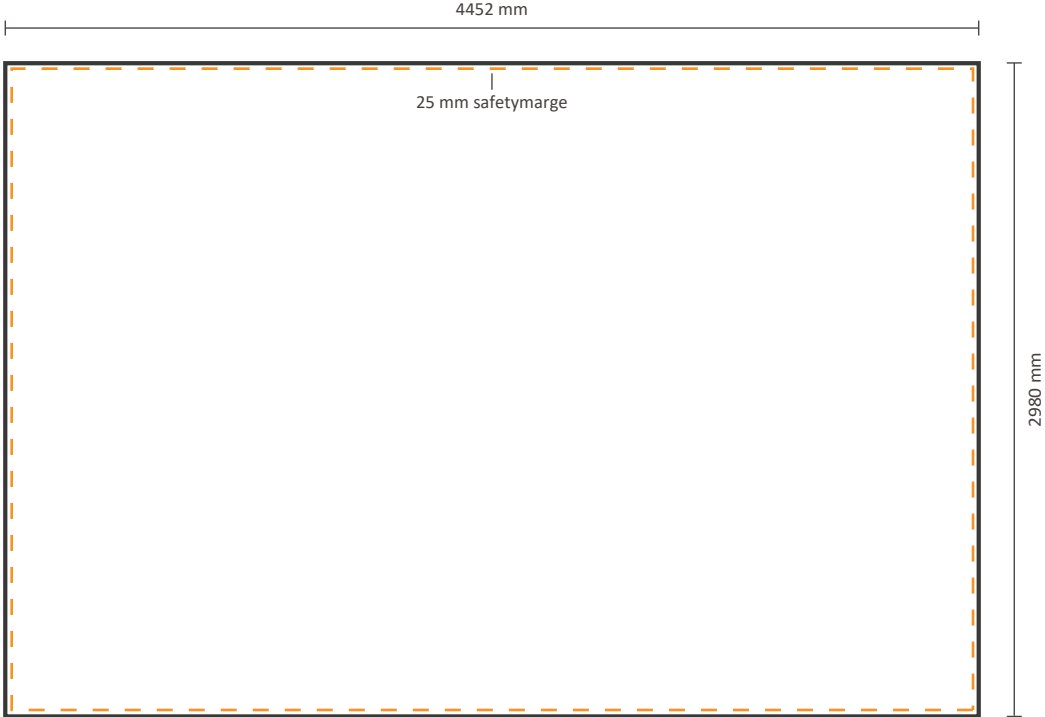

Template for backside

Actual size of graphic: 2980 * 2980 mm (W/H)

Pop-Up Impress Straight 5x4 (IMPR54S)

Graphical specifications

Template for frontside and sides

Frontside graphic can be ordered either with or without sides.
See below for the possibilities.

Actual size of graphic:

- Frontside including sides: 4396 * 2980 mm (W/H) 
- Frontside excluding sides: 3714 * 2980 mm (W/H) 

Template for backside

Actual size of graphic: 3714 * 2980 mm (W/H)

Pop-Up Impress Straight 6x4 (IMPR64S)

Template for backside

Actual size of graphic: 4452 * 2980 mm (W/H)

Pop-Up Impress Straight 7x4 (IMPR74S)

Graphical specifications

Template for frontside and sides

Frontside graphic can be ordered either with or without sides.
See below for the possibilities.

Actual size of graphic:

Frontside including sides:	5868 * 2980 mm (W/H)	
Frontside excluding sides:	5186 * 2980 mm (W/H)	

Template for backside

Actual size of graphic: 5186 * 2980 mm (W/H)

Pop-Up Impress Straight 8x4 (IMPR84S)