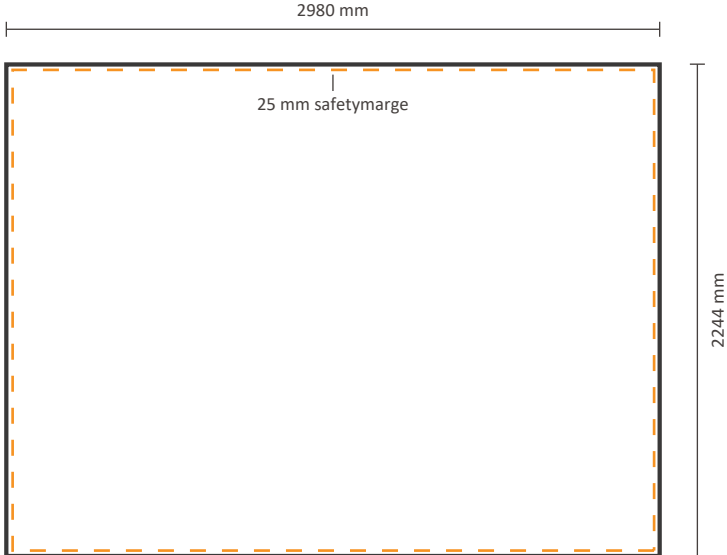

772 * 2244 mm (W/H)

Template for backside

Actual size of graphic:

772 * 2244 mm (W/H)

Pop-Up Impress Straight 2x3 (IMPR23S)

Graphical specifications

Template for frontside and sides

Frontside graphic can be ordered either with or without sides.
See below for the possibilities.

Template for backside

Actual size of graphic: 2244 * 2244 mm (W/H)

Pop-Up Impress Straight 4x3 (IMPR43S)

Graphical specifications

Template for frontside and sides

Frontside graphic can be ordered either with or without sides.
See below for the possibilities.

Actual size of graphic:

Frontside including sides:	3662 * 2244 mm (W/H)	
Frontside excluding sides:	2980 * 2244 mm (W/H)	

Template for backside

Actual size of graphic: 2980 * 2244 mm (W/H)

Pop-Up Impress Straight 5x3 (IMPR53S)

Frontside excluding sides: 772 * 2980 mm (W/H)

Template for backside

Actual size of graphic: 772 * 2980 mm (W/H)

Pop-Up Impress Straight 2x4 (IMPR24S)

Graphical specifications

Template for frontside and sides