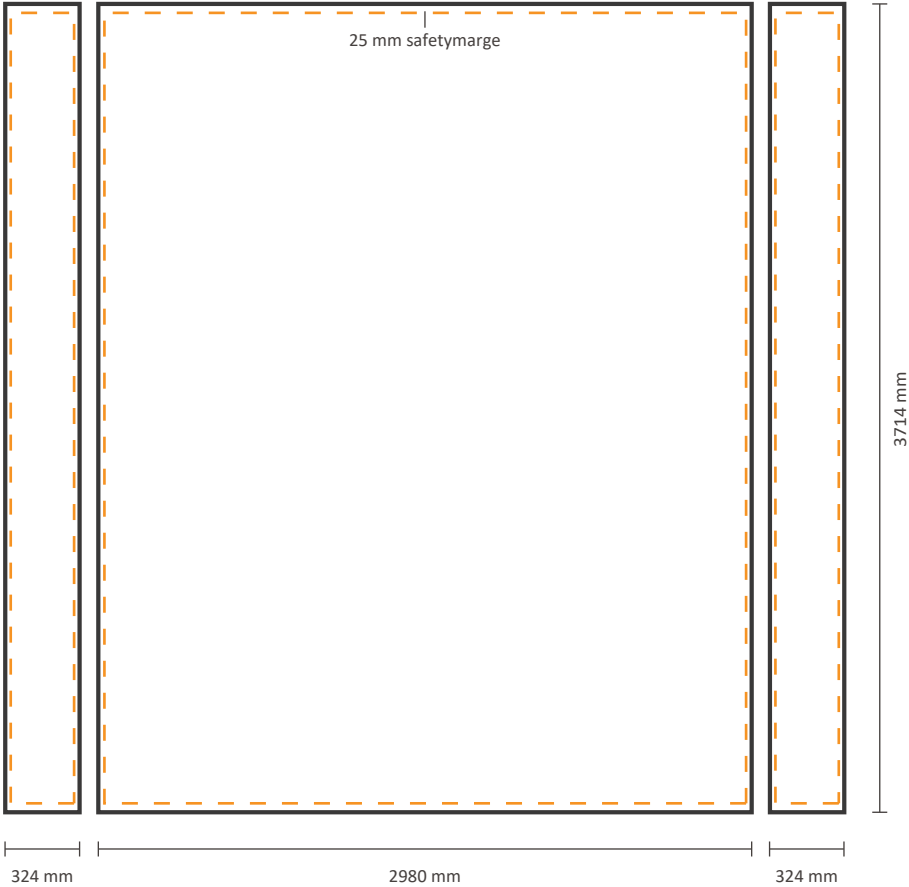

Actual size of graphic:

- Frontside: 2980 * 3714 mm (W/H)
- Left and / or right side: 324 * 3714 mm (W/H)