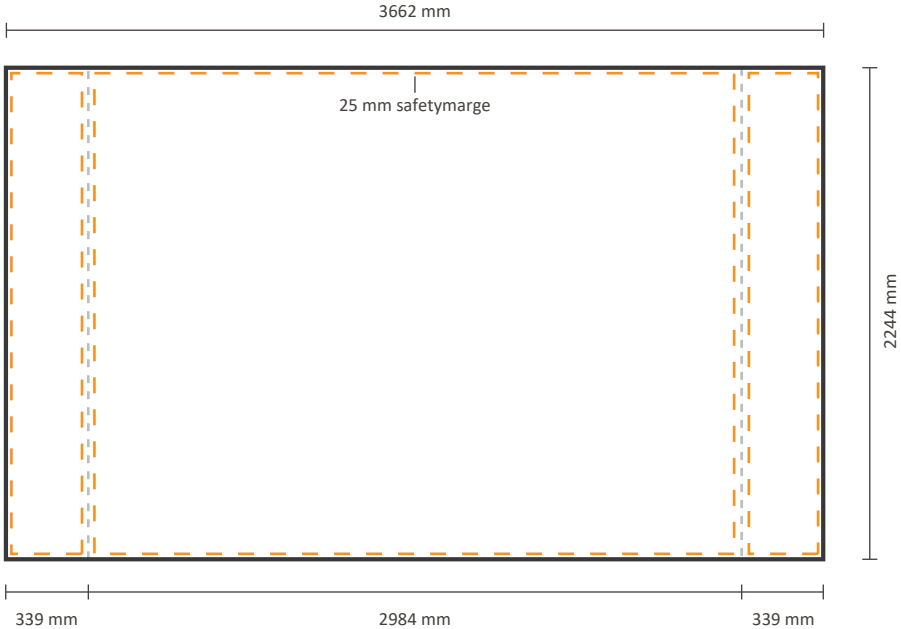

Template for backside

Actual size of graphic: 2244 * 2244 mm (W/H)

Pop-Up Impress Straight 4x3 (IMPR43S)

Graphical specifications

Template for frontside and sides

Frontside graphic can be ordered either with or without sides.
See below for the possibilities.

Actual size of graphic:

Frontside including sides:	3662 * 2244 mm (W/H)	
Frontside excluding sides:	2980 * 2244 mm (W/H)	

Template for backside

Actual size of graphic: 2980 * 2244 mm (W/H)

Pop-Up Impress Straight 5x3 (IMPR53S)