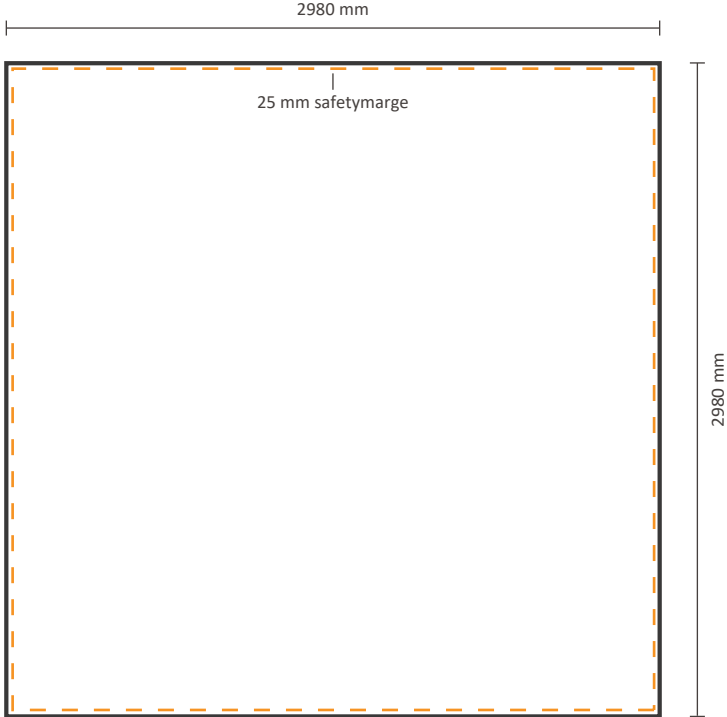

Actual size of graphic:

- Frontside including sides: 2926 * 2980 mm (W/H) 
- Frontside excluding sides: 2244 * 2980 mm (W/H) 

Template for backside

Actual size of graphic: 2244 * 2980 mm (W/H)

Pop-Up Impress Straight 4x4 (IMPR44S)

Graphical specifications

Template for frontside and sides

Frontside graphic can be ordered either with or without sides.
See below for the possibilities.

Actual size of graphic:

- Frontside including sides: 3662 * 2980 mm (W/H) 
- Frontside excluding sides: 2980 * 2980 mm (W/H) 

Template for backside

Actual size of graphic: 2980 * 2980 mm (W/H)

Pop-Up Impress Straight 5x4 (IMPR54S)

Graphical specifications

Template for frontside and sides

Frontside graphic can be ordered either with or without sides.
See below for the possibilities.

Actual size of graphic:

- Frontside including sides: 4396 * 2980 mm (W/H) 
- Frontside excluding sides: 3714 * 2980 mm (W/H) 

Template for backside

Actual size of graphic: 3714 * 2980 mm (W/H)

Pop-Up Impress Straight 6x4 (IMPR64S)