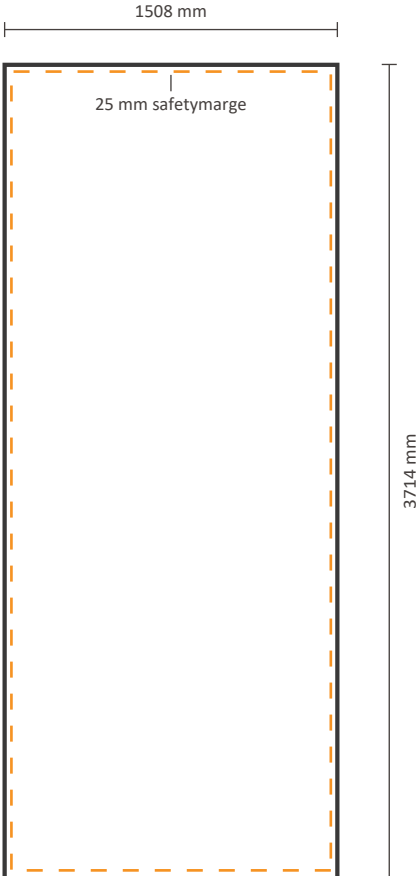

6603 * 2980 mm (W/H)

Frontside excluding sides:

5921 * 2980 mm (W/H)

Template for backside

Actual size of graphic:

5921 * 2980 mm (W/H)

Pop-Up Impress Straight 1x5 (IMPR15S)

Graphical specifications

Template for backside

Actual size of graphic: 772 * 3714 mm (W/H)

Pop-Up Impress Straight 2x5 (IMPR25S)

Graphical specifications

Template for frontside and sides

Frontside graphic can be ordered either with or without sides.
See below for the possibilities.

Actual size of graphic:

- Frontside including sides: 2190 * 3714 mm (W/H) 
- Frontside excluding sides: 1508 * 3714 mm (W/H) 

Template for backside

Actual size of graphic: 1508 * 3714 mm (W/H)

Pop-Up Impress Straight 3x5 (IMPR35S)

Frontside excluding sides: 2244 * 3714 mm (W/H)

Template for backside

Actual size of graphic: 2244 * 3714 mm (W/H)

Pop-Up Impress Straight 4x5 (IMPR45S)

Graphical specifications

Template for frontside and sides