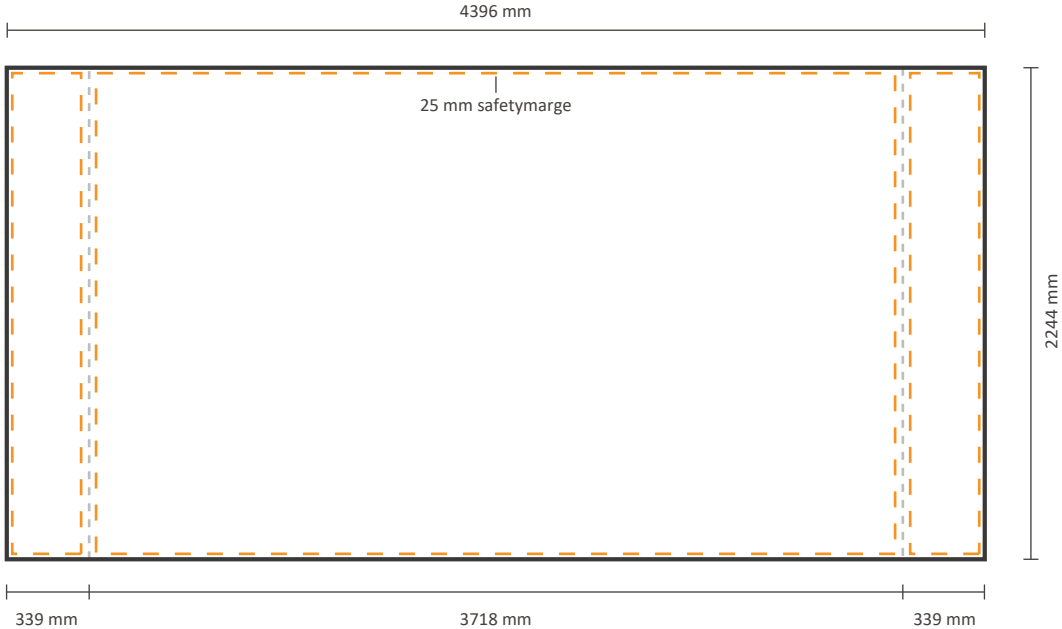

Actual size of graphic:

Frontside including sides:	3662 * 2244 mm (W/H)	
Frontside excluding sides:	2980 * 2244 mm (W/H)	

Template for backside

Actual size of graphic: 2980 * 2244 mm (W/H)

Pop-Up Impress Straight 5x3 (IMPR53S)

Graphical specifications

Template for frontside and sides

Frontside graphic can be ordered either with or without sides.
See below for the possibilities.

Actual size of graphic:

Frontside including sides:	4396 * 2244 mm (W/H)	
Frontside excluding sides:	3714 * 2244 mm (W/H)	

Actual size of graphic:

Frontside including sides:	5134 * 2244 mm (W/H)	
Frontside excluding sides:	4452 * 2244 mm (W/H)	

Template for backside

Actual size of graphic: 4452 * 2244 mm (W/H)

Pop-Up Impress Straight 7x3 (IMPR73S)

Frontside excluding sides: 772 * 2980 mm (W/H)

Template for backside

Actual size of graphic: 772 * 2980 mm (W/H)

Pop-Up Impress Straight 2x4 (IMPR24S)

Graphical specifications

Template for frontside and sides