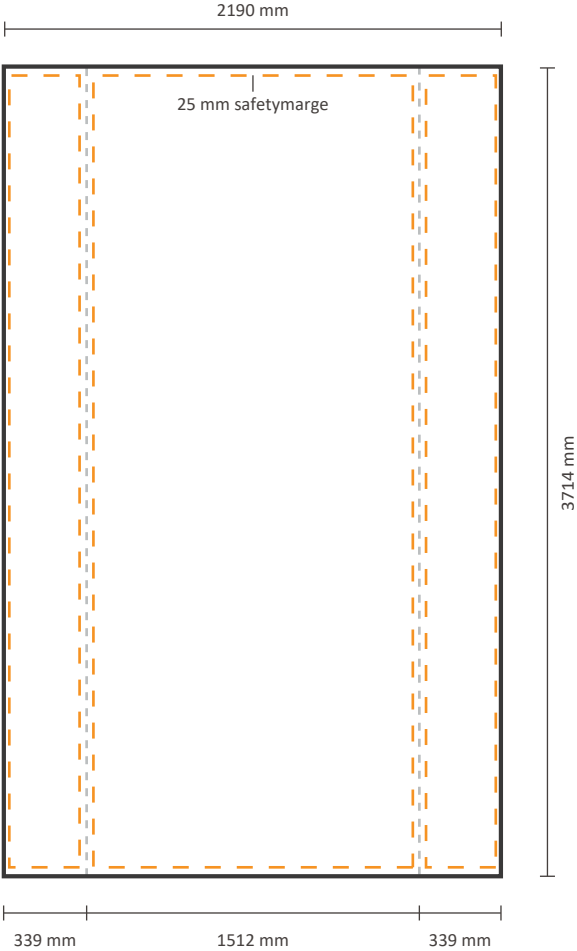

6603 * 2980 mm (W/H)

Frontside excluding sides:

5921 * 2980 mm (W/H)

Template for backside

Actual size of graphic:

5921 * 2980 mm (W/H)

Pop-Up Impress Straight 1x5 (IMPR15S)

Graphical specifications

Template for backside

Actual size of graphic: 772 * 3714 mm (W/H)

Pop-Up Impress Straight 2x5 (IMPR25S)

Graphical specifications

Template for frontside and sides

Frontside graphic can be ordered either with or without sides.
See below for the possibilities.

Actual size of graphic:

- Frontside including sides: 2190 * 3714 mm (W/H) 
- Frontside excluding sides: 1508 * 3714 mm (W/H) 

Template for backside

Actual size of graphic: 1508 * 3714 mm (W/H)

Pop-Up Impress Straight 3x5 (IMPR35S)

Frontside excluding sides: 2244 * 3714 mm (W/H)

Template for backside

Actual size of graphic: 2244 * 3714 mm (W/H)

Pop-Up Impress Straight 4x5 (IMPR45S)

Graphical specifications

Template for frontside and sides