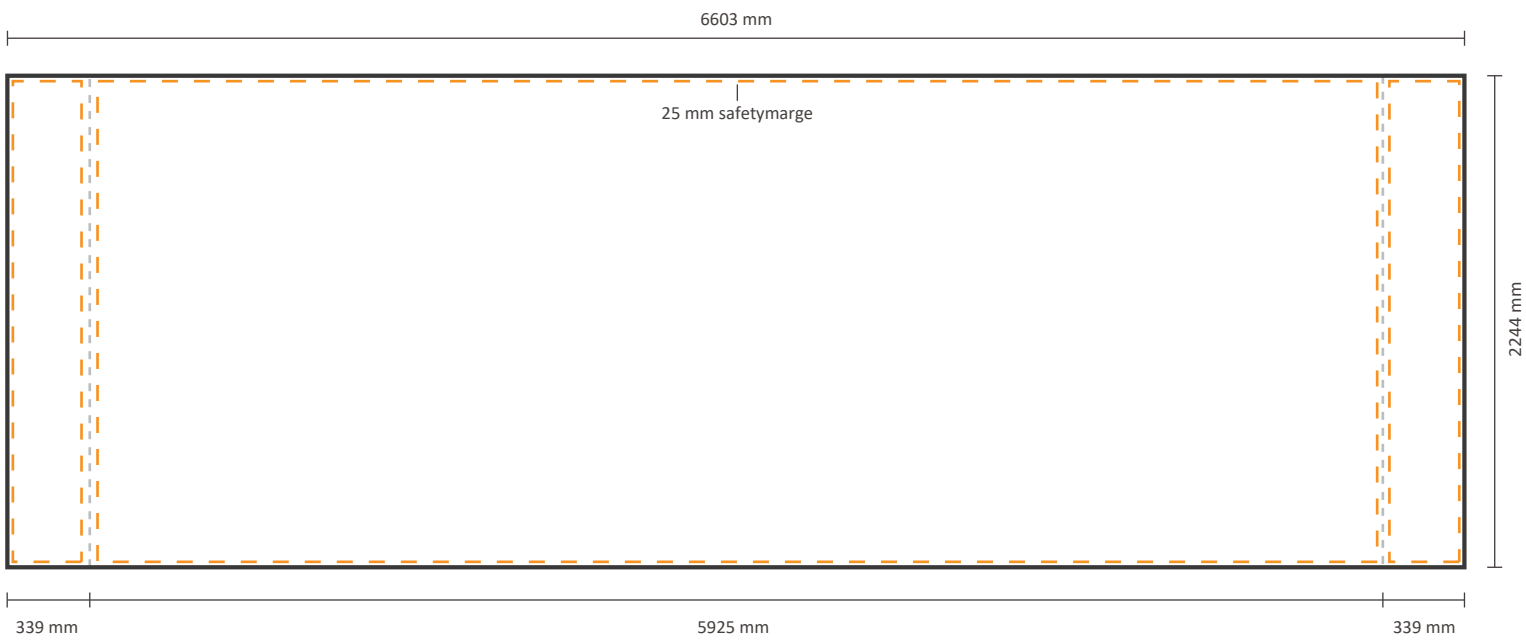

772 * 2244 mm (W/H)

Template for backside

Actual size of graphic:

772 * 2244 mm (W/H)

Pop-Up Impress Straight 2x3 (IMPR23S)

Graphical specifications

Template for frontside and sides

Frontside graphic can be ordered either with or without sides.
See below for the possibilities.

Template for backside

Actual size of graphic: 5186 * 2244 mm (W/H)

Pop-Up Impress Straight 8x3 (IMPR83S)

Graphical specifications

Template for frontside and sides

Frontside graphic can be ordered either with or without sides.
See below for the possibilities.

Actual size of graphic:

Frontside including sides: 6603 * 2244 mm (W/H)

Frontside excluding sides: 5921 * 2244 mm (W/H)

Template for backside

Actual size of graphic: 5921 * 2244 mm (W/H)

Pop-Up Impress Straight 1x4 (IMPR14S)

Frontside excluding sides: 772 * 2980 mm (W/H)

Template for backside

Actual size of graphic: 772 * 2980 mm (W/H)

Pop-Up Impress Straight 2x4 (IMPR24S)

Graphical specifications

Template for frontside and sides