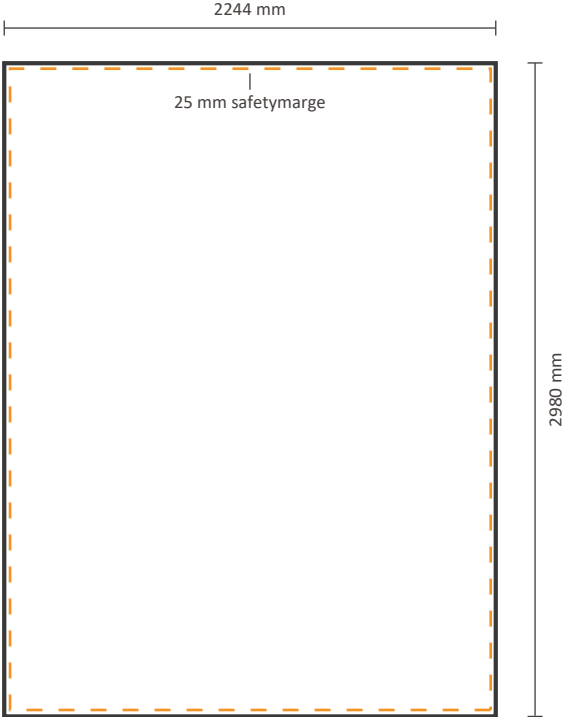

Frontside excluding sides: 772 * 2980 mm (W/H)

Template for backside

Actual size of graphic: 772 * 2980 mm (W/H)

Pop-Up Impress Straight 2x4 (IMPR24S)

Graphical specifications

Template for frontside and sides

Template for backside

Actual size of graphic: 1508 * 2980 mm (W/H)

Pop-Up Impress Straight 3x4 (IMPR34S)

Graphical specifications

Template for frontside and sides

Frontside graphic can be ordered either with or without sides.
See below for the possibilities.

Actual size of graphic:

- Frontside including sides: 2926 * 2980 mm (W/H) 
- Frontside excluding sides: 2244 * 2980 mm (W/H) 

Template for backside

Actual size of graphic: 2244 * 2980 mm (W/H)

Pop-Up Impress Straight 4x4 (IMPR44S)

Template for backside

Actual size of graphic: 2980 * 2980 mm (W/H)

Pop-Up Impress Straight 5x4 (IMPR54S)

Graphical specifications

Template for frontside and sides

Frontside graphic can be ordered either with or without sides.
See below for the possibilities.