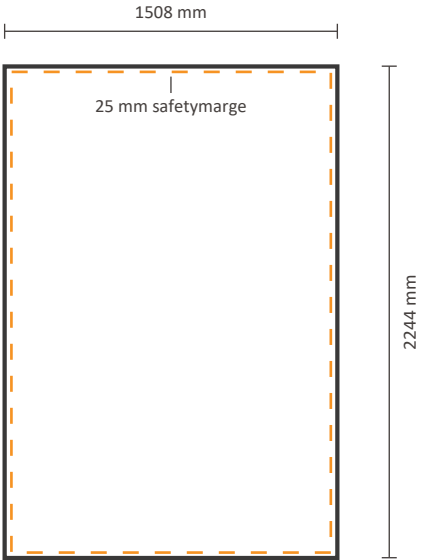

Template for frontside and sides

Frontside graphic can be ordered either with or without sides.
See below for the possibilities.

Actual size of graphic:

Frontside including sides:

1454 * 2244 mm (W/H)

Frontside excluding sides:

772 * 2244 mm (W/H)

Template for backside

Actual size of graphic:

772 * 2244 mm (W/H)

Pop-Up Impress Straight 2x3 (IMPR23S)

Graphical specifications

Template for frontside and sides

Frontside graphic can be ordered either with or without sides.
See below for the possibilities.

	Actual size of graphic:	
Frontside including sides:	2190 * 2244 mm (W/H)	
Frontside excluding sides:	1508 * 2244 mm (W/H)	

Template for backside

Actual size of graphic: 1508 * 2244 mm (W/H)

Pop-Up Impress Straight 3x3 (IMPR33S)

Actual size of graphic:

Frontside including sides:	3662 * 2244 mm (W/H)	
Frontside excluding sides:	2980 * 2244 mm (W/H)	

Template for backside

Actual size of graphic: 2980 * 2244 mm (W/H)

Pop-Up Impress Straight 5x3 (IMPR53S)