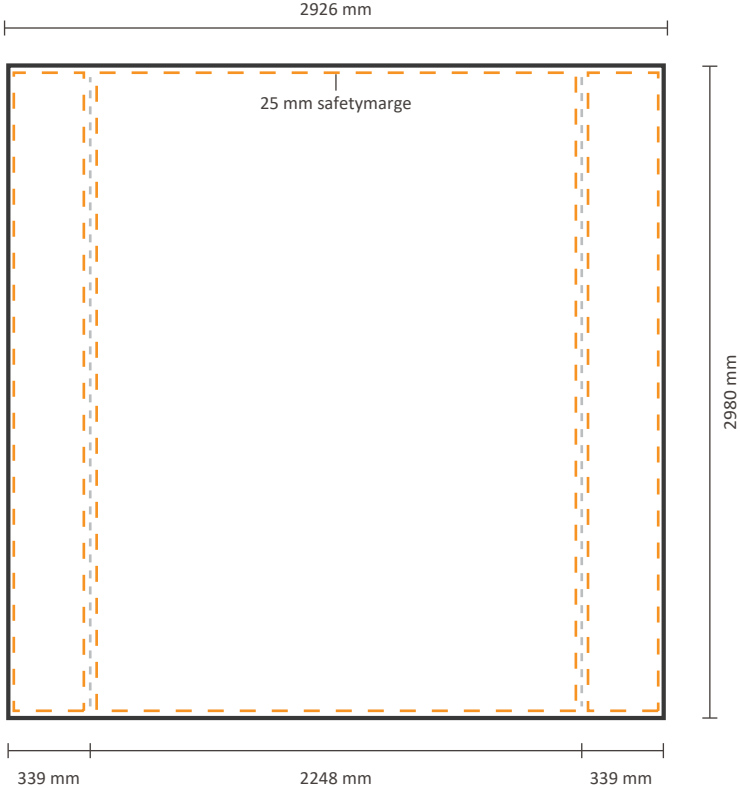

Frontside excluding sides: 772 * 2980 mm (W/H)

Template for backside

Actual size of graphic: 772 * 2980 mm (W/H)

Pop-Up Impress Straight 2x4 (IMPR24S)

Graphical specifications

Template for frontside and sides

Template for backside

Actual size of graphic: 1508 * 2980 mm (W/H)

Pop-Up Impress Straight 3x4 (IMPR34S)

Graphical specifications

Template for frontside and sides

Frontside graphic can be ordered either with or without sides.
See below for the possibilities.

Actual size of graphic:

- Frontside including sides: 2926 * 2980 mm (W/H) 
- Frontside excluding sides: 2244 * 2980 mm (W/H) 

Template for backside

Actual size of graphic: 2244 * 2980 mm (W/H)

Pop-Up Impress Straight 4x4 (IMPR44S)

Template for backside

Actual size of graphic: 2980 * 2980 mm (W/H)

Pop-Up Impress Straight 5x4 (IMPR54S)

Graphical specifications

Template for frontside and sides

Frontside graphic can be ordered either with or without sides.
See below for the possibilities.