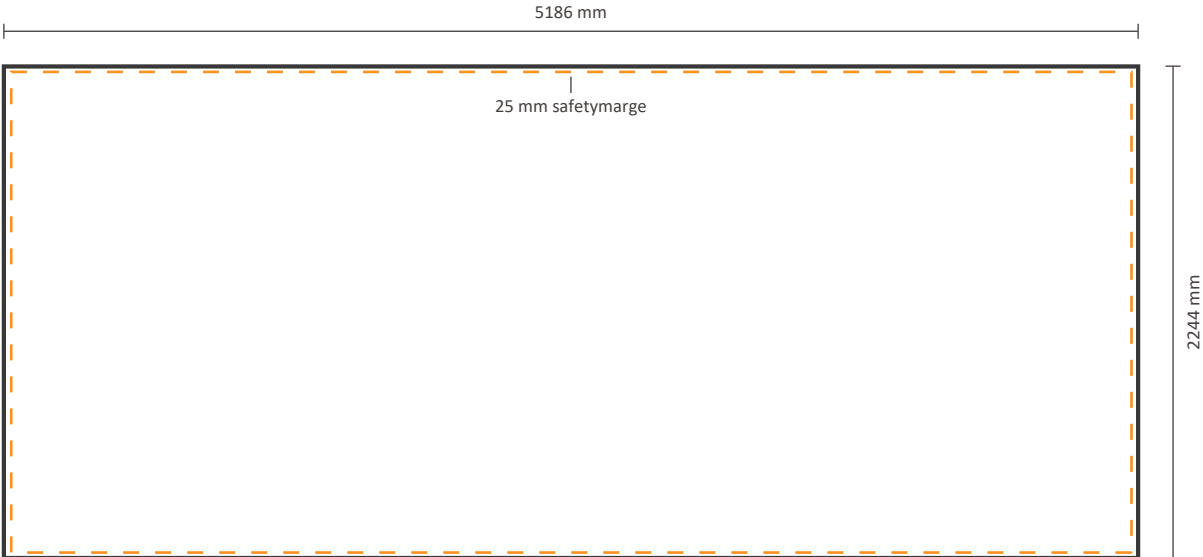

Template for backside

Actual size of graphic: 5186 * 2244 mm (W/H)