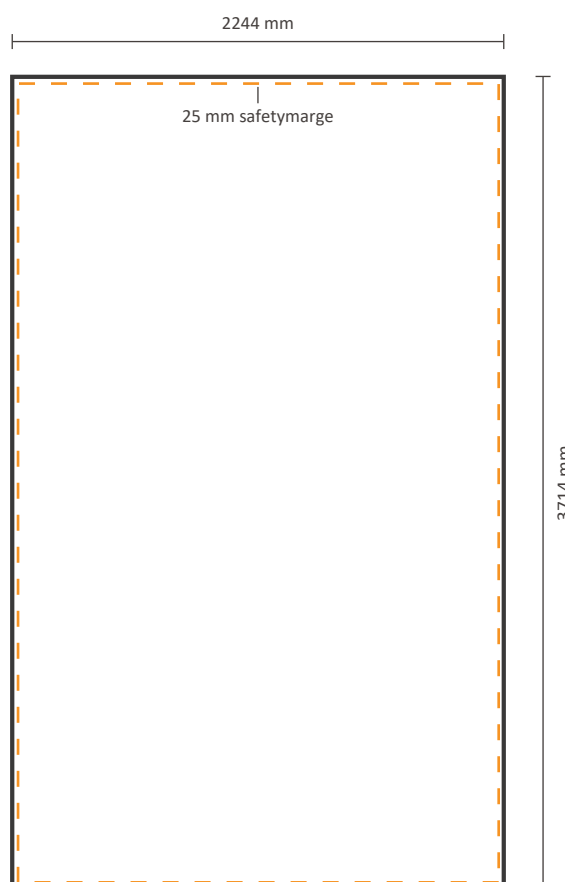

6603 * 2980 mm (W/H)

Frontside excluding sides:

5921 * 2980 mm (W/H)

Template for backside

Actual size of graphic:

5921 * 2980 mm (W/H)

Pop-Up Impress Straight 1x5 (IMPR15S)

Graphical specifications

Template for backside

Actual size of graphic: 772 * 3714 mm (W/H)

Pop-Up Impress Straight 2x5 (IMPR25S)

Graphical specifications

Template for frontside and sides

Frontside graphic can be ordered either with or without sides.
See below for the possibilities.

Actual size of graphic:

- Frontside including sides: 2190 * 3714 mm (W/H) 
- Frontside excluding sides: 1508 * 3714 mm (W/H) 

Template for backside

Actual size of graphic: 1508 * 3714 mm (W/H)

Pop-Up Impress Straight 3x5 (IMPR35S)

Frontside excluding sides: 2244 * 3714 mm (W/H)

Template for backside

Actual size of graphic: 2244 * 3714 mm (W/H)

Pop-Up Impress Straight 4x5 (IMPR45S)

Graphical specifications

Template for frontside and sides