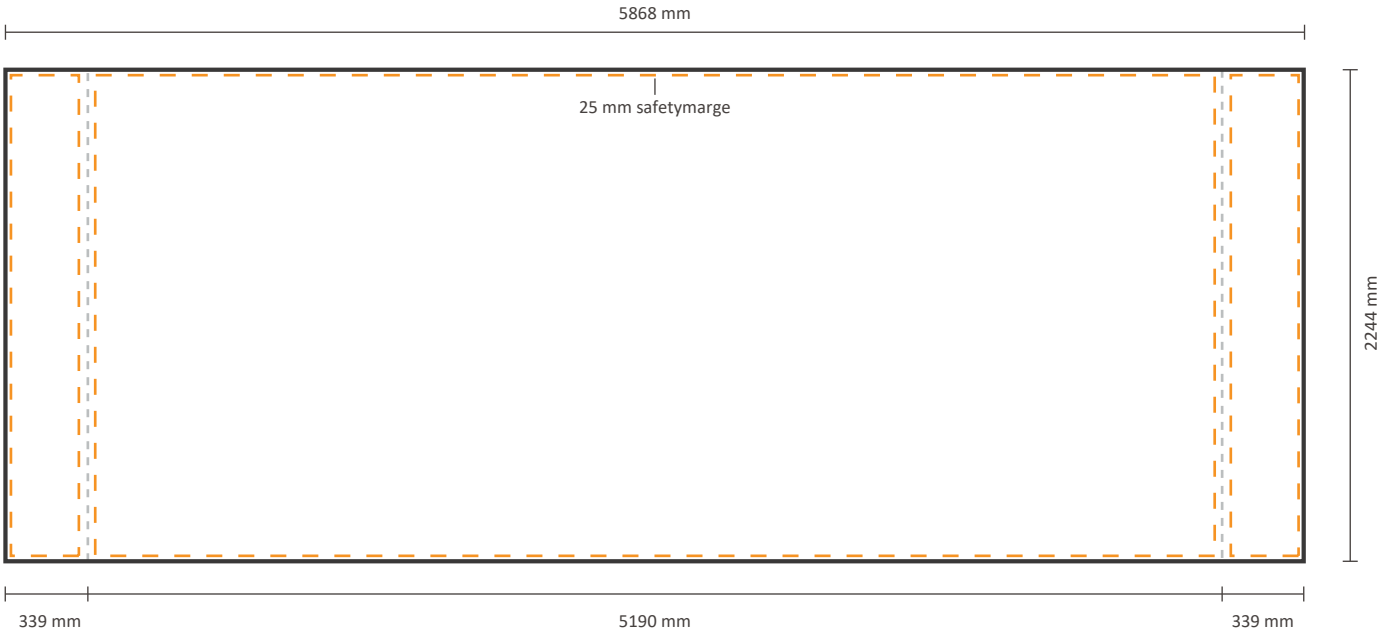

Actual size of graphic:

Frontside including sides:	5134 * 2244 mm (W/H)	
Frontside excluding sides:	4452 * 2244 mm (W/H)	

Template for backside

Actual size of graphic: 4452 * 2244 mm (W/H)

Pop-Up Impress Straight 7x3 (IMPR73S)

Graphical specifications

Template for frontside and sides

Frontside graphic can be ordered either with or without sides.
See below for the possibilities.

Actual size of graphic:

Frontside including sides:	5868 * 2244 mm (W/H)	
Frontside excluding sides:	5186 * 2244 mm (W/H)	

Actual size of graphic:

Frontside including sides: 6603 * 2244 mm (W/H)

Frontside excluding sides: 5921 * 2244 mm (W/H)

Template for backside

Actual size of graphic: 5921 * 2244 mm (W/H)

Pop-Up Impress Straight 1x4 (IMPR14S)

Frontside excluding sides: 772 * 2980 mm (W/H)

Template for backside

Actual size of graphic: 772 * 2980 mm (W/H)

Pop-Up Impress Straight 2x4 (IMPR24S)

Graphical specifications

Template for frontside and sides