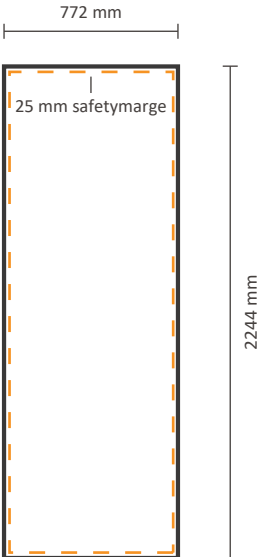

Template for frontside and sides

Frontside graphic can be ordered either with or without sides.
See below for the possibilities.

Actual size of graphic:

Frontside including sides:

1454 * 2244 mm (W/H)

Frontside excluding sides:

772 * 2244 mm (W/H)

Template for backside

Actual size of graphic:

772 * 2244 mm (W/H)

Pop-Up Impress Straight 2x3 (IMPR23S)

Graphical specifications

Template for frontside and sides

Frontside graphic can be ordered either with or without sides.
See below for the possibilities.

	Actual size of graphic:	
Frontside including sides:	2190 * 2244 mm (W/H)	
Frontside excluding sides:	1508 * 2244 mm (W/H)	

Template for backside

Actual size of graphic: 1508 * 2244 mm (W/H)

Pop-Up Impress Straight 3x3 (IMPR33S)

Actual size of graphic:

Frontside including sides:	3662 * 2244 mm (W/H)	
Frontside excluding sides:	2980 * 2244 mm (W/H)	

Template for backside

Actual size of graphic: 2980 * 2244 mm (W/H)

Pop-Up Impress Straight 5x3 (IMPR53S)