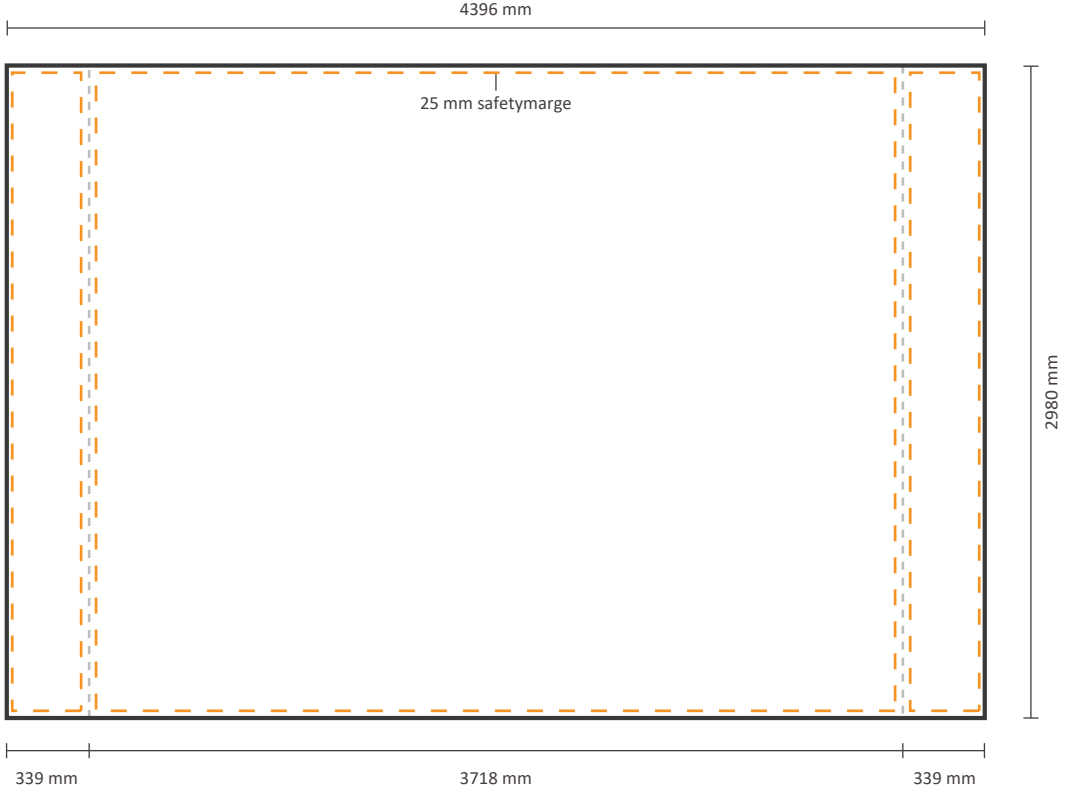

Frontside excluding sides: 772 * 2980 mm (W/H)

Template for backside

Actual size of graphic: 772 * 2980 mm (W/H)

Pop-Up Impress Straight 2x4 (IMPR24S)

Graphical specifications

Template for frontside and sides

Actual size of graphic:

- Frontside including sides: 2926 * 2980 mm (W/H) 
- Frontside excluding sides: 2244 * 2980 mm (W/H) 

Template for backside

Actual size of graphic: 2244 * 2980 mm (W/H)

Pop-Up Impress Straight 4x4 (IMPR44S)

Template for backside

Actual size of graphic: 2980 * 2980 mm (W/H)

Pop-Up Impress Straight 5x4 (IMPR54S)

Graphical specifications

Template for frontside and sides

Frontside graphic can be ordered either with or without sides.
See below for the possibilities.

Actual size of graphic:

- Frontside including sides: 4396 * 2980 mm (W/H) 
- Frontside excluding sides: 3714 * 2980 mm (W/H) 

Template for backside

Actual size of graphic: 3714 * 2980 mm (W/H)

Pop-Up Impress Straight 6x4 (IMPR64S)