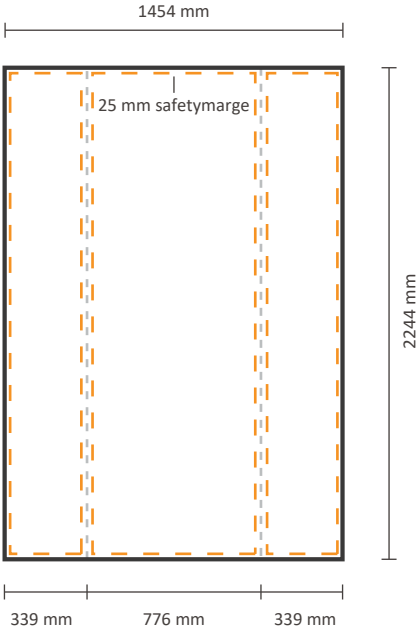

Template for frontside and sides

Frontside graphic can be ordered either with or without sides.
See below for the possibilities.

Actual size of graphic:

Frontside including sides:

1454 * 2244 mm (W/H)

Frontside excluding sides:

772 * 2244 mm (W/H)

Template for backside

Actual size of graphic:

772 * 2244 mm (W/H)

Pop-Up Impress Straight 2x3 (IMPR23S)

Graphical specifications

Template for frontside and sides

Frontside graphic can be ordered either with or without sides.
See below for the possibilities.

	Actual size of graphic:	
Frontside including sides:	2190 * 2244 mm (W/H)	
Frontside excluding sides:	1508 * 2244 mm (W/H)	

Template for backside

Actual size of graphic: 1508 * 2244 mm (W/H)

Pop-Up Impress Straight 3x3 (IMPR33S)

Frontside excluding sides: 772 * 2980 mm (W/H)

Template for backside

Actual size of graphic: 772 * 2980 mm (W/H)

Pop-Up Impress Straight 2x4 (IMPR24S)

Graphical specifications

Template for frontside and sides