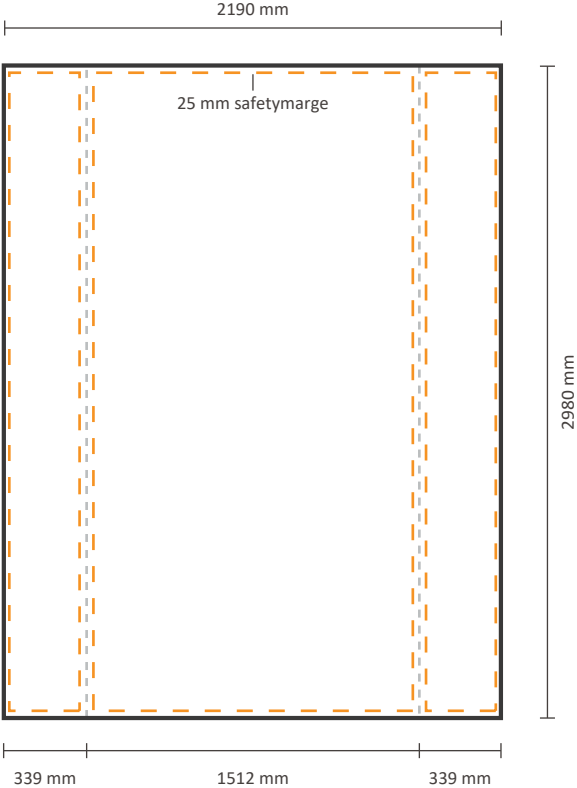

Template for frontside and sides

Frontside graphic can be ordered either with or without sides.
See below for the possibilities.

Actual size of graphic:

- Frontside including sides: 2190 * 2980 mm (W/H)
- Frontside excluding sides: 1508 * 2980 mm (W/H)