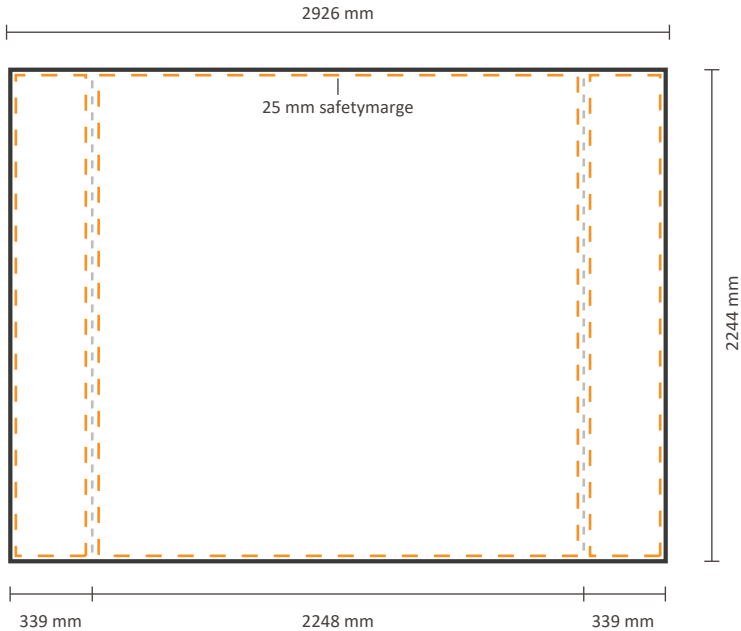

772 * 2244 mm (W/H)

Template for backside

Actual size of graphic:

772 * 2244 mm (W/H)

Pop-Up Impress Straight 2x3 (IMPR23S)

Graphical specifications

Template for frontside and sides

Frontside graphic can be ordered either with or without sides.
See below for the possibilities.

	Actual size of graphic:	
Frontside including sides:	2190 * 2244 mm (W/H)	
Frontside excluding sides:	1508 * 2244 mm (W/H)	

Template for backside

Actual size of graphic: 1508 * 2244 mm (W/H)

Pop-Up Impress Straight 3x3 (IMPR33S)

Graphical specifications

Template for frontside and sides

Frontside graphic can be ordered either with or without sides.
See below for the possibilities.

Actual size of graphic:

Frontside including sides:	2926 * 2244 mm (W/H)	
Frontside excluding sides:	2244 * 2244 mm (W/H)	

Actual size of graphic:

Frontside including sides:	3662 * 2244 mm (W/H)	
Frontside excluding sides:	2980 * 2244 mm (W/H)	

Template for backside

Actual size of graphic: 2980 * 2244 mm (W/H)

Pop-Up Impress Straight 5x3 (IMPR53S)