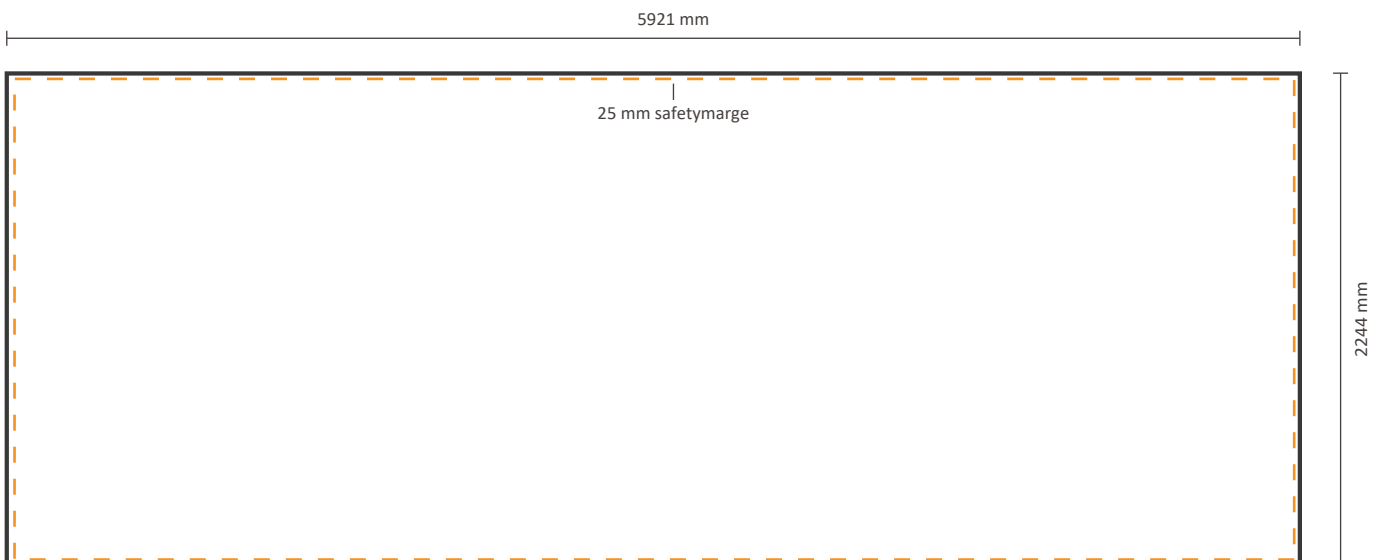

Actual size of graphic:

Frontside including sides: 6603 * 2244 mm (W/H)

Frontside excluding sides: 5921 * 2244 mm (W/H)

Template for backside

Actual size of graphic: 5921 * 2244 mm (W/H)

Pop-Up Impress Straight 1x4 (IMPR14S)

Frontside excluding sides: 772 * 2980 mm (W/H)

Template for backside

Actual size of graphic: 772 * 2980 mm (W/H)

Pop-Up Impress Straight 2x4 (IMPR24S)

Graphical specifications

Template for frontside and sides