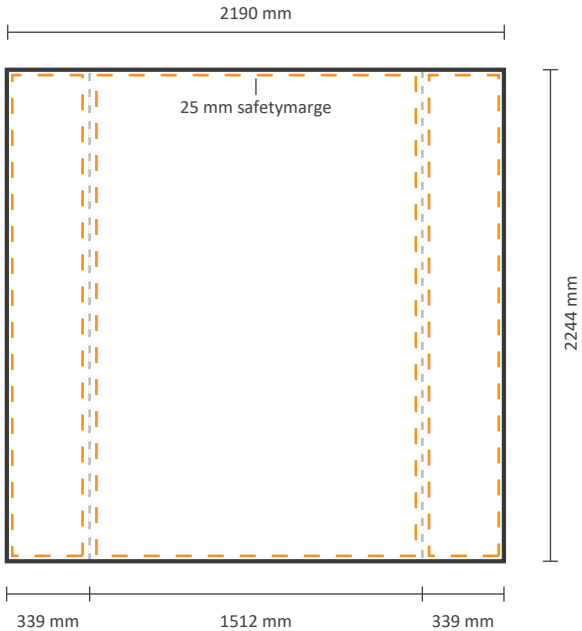

772 * 2244 mm (W/H)

Template for backside

Actual size of graphic:

772 * 2244 mm (W/H)

Pop-Up Impress Straight 2x3 (IMPR23S)

Graphical specifications

Template for frontside and sides

Frontside graphic can be ordered either with or without sides.
See below for the possibilities.

	Actual size of graphic:	
Frontside including sides:	2190 * 2244 mm (W/H)	
Frontside excluding sides:	1508 * 2244 mm (W/H)	

Template for backside

Actual size of graphic: 1508 * 2244 mm (W/H)

Pop-Up Impress Straight 3x3 (IMPR33S)

Actual size of graphic:

Frontside including sides:	3662 * 2244 mm (W/H)	
Frontside excluding sides:	2980 * 2244 mm (W/H)	

Template for backside

Actual size of graphic: 2980 * 2244 mm (W/H)

Pop-Up Impress Straight 5x3 (IMPR53S)

Frontside excluding sides: 772 * 2980 mm (W/H)

Template for backside

Actual size of graphic: 772 * 2980 mm (W/H)

Pop-Up Impress Straight 2x4 (IMPR24S)

Graphical specifications

Template for frontside and sides