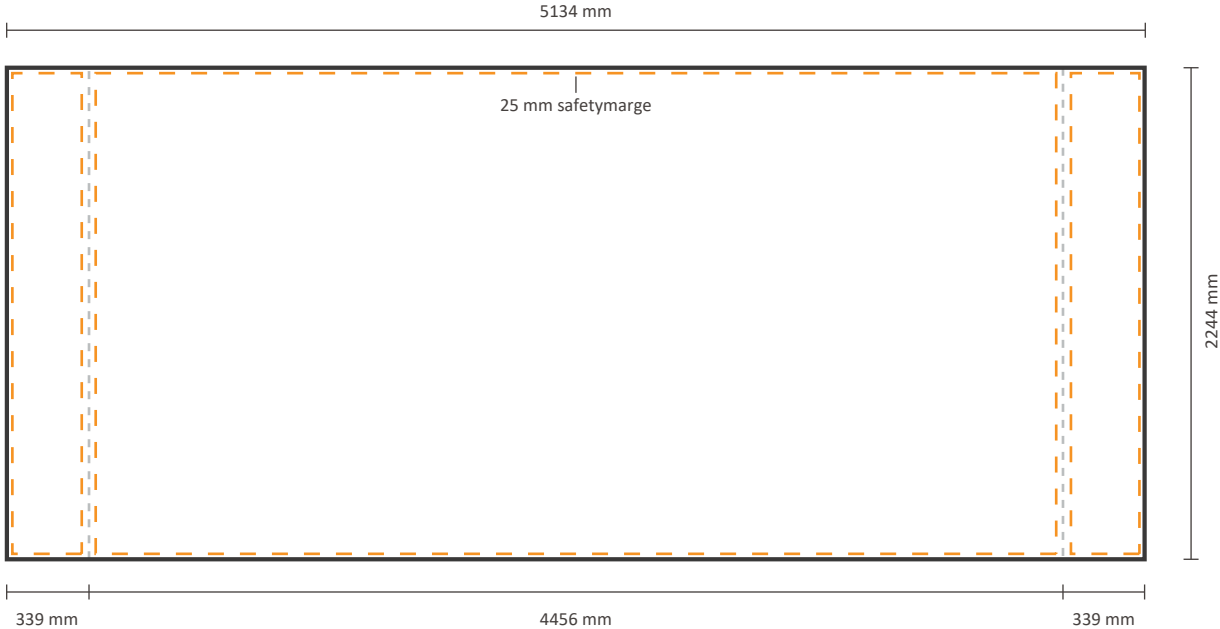

Actual size of graphic:

Frontside including sides:	3662 * 2244 mm (W/H)	
Frontside excluding sides:	2980 * 2244 mm (W/H)	

Template for backside

Actual size of graphic: 2980 * 2244 mm (W/H)

Pop-Up Impress Straight 5x3 (IMPR53S)

Template for backside

Actual size of graphic: 3714 * 2244 mm (W/H)

Pop-Up Impress Straight 6x3 (IMPR63S)

Graphical specifications

Template for frontside and sides

Frontside graphic can be ordered either with or without sides.
See below for the possibilities.

Actual size of graphic:

Frontside including sides:	5134 * 2244 mm (W/H)	
Frontside excluding sides:	4452 * 2244 mm (W/H)	

Template for backside

Actual size of graphic: 4452 * 2244 mm (W/H)

Pop-Up Impress Straight 7x3 (IMPR73S)

Frontside excluding sides: 772 * 2980 mm (W/H)

Template for backside

Actual size of graphic: 772 * 2980 mm (W/H)

Pop-Up Impress Straight 2x4 (IMPR24S)

Graphical specifications

Template for frontside and sides