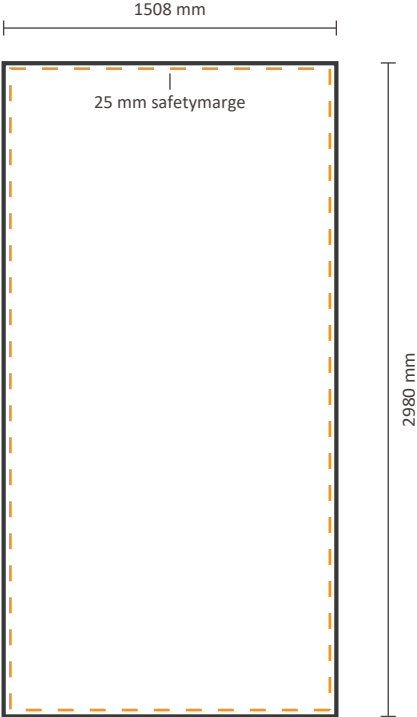

Template for backside

Actual size of graphic: 1508 * 2980 mm (W/H)