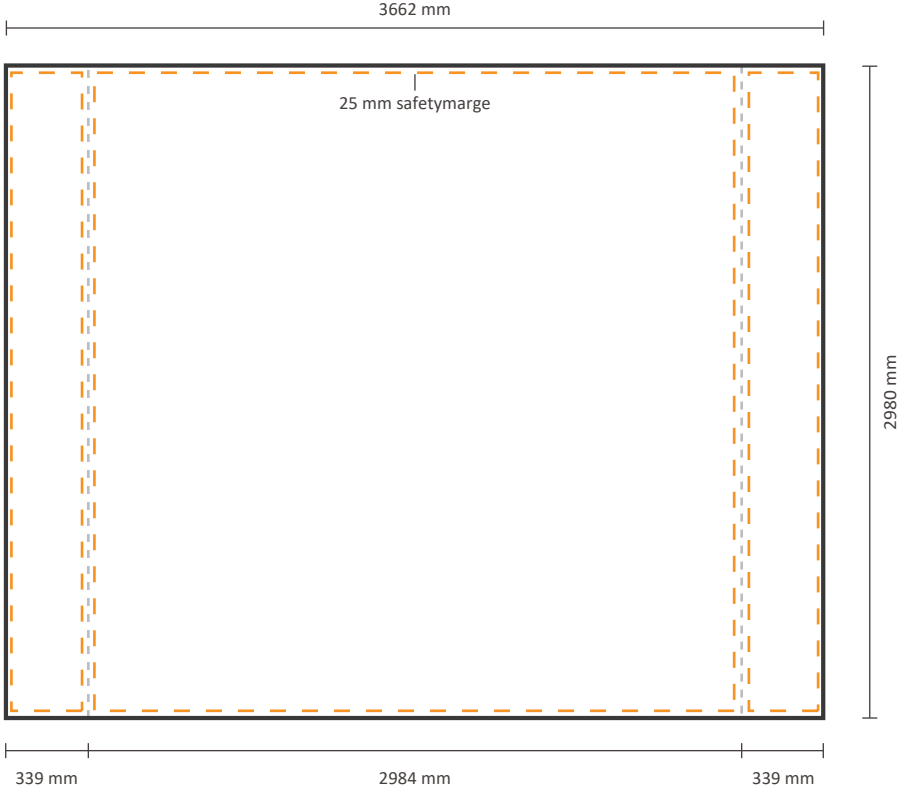

Frontside excluding sides: 772 * 2980 mm (W/H)

Template for backside

Actual size of graphic: 772 * 2980 mm (W/H)

Pop-Up Impress Straight 2x4 (IMPR24S)

Graphical specifications

Template for frontside and sides

Actual size of graphic:

- Frontside including sides: 2926 * 2980 mm (W/H) 
- Frontside excluding sides: 2244 * 2980 mm (W/H) 

Template for backside

Actual size of graphic: 2244 * 2980 mm (W/H)

Pop-Up Impress Straight 4x4 (IMPR44S)

Template for backside

Actual size of graphic: 2980 * 2980 mm (W/H)

Pop-Up Impress Straight 5x4 (IMPR54S)

Graphical specifications

Template for frontside and sides

Frontside graphic can be ordered either with or without sides.
See below for the possibilities.

Actual size of graphic:

- Frontside including sides: 4396 * 2980 mm (W/H) 
- Frontside excluding sides: 3714 * 2980 mm (W/H) 

Template for backside

Actual size of graphic: 3714 * 2980 mm (W/H)

Pop-Up Impress Straight 6x4 (IMPR64S)