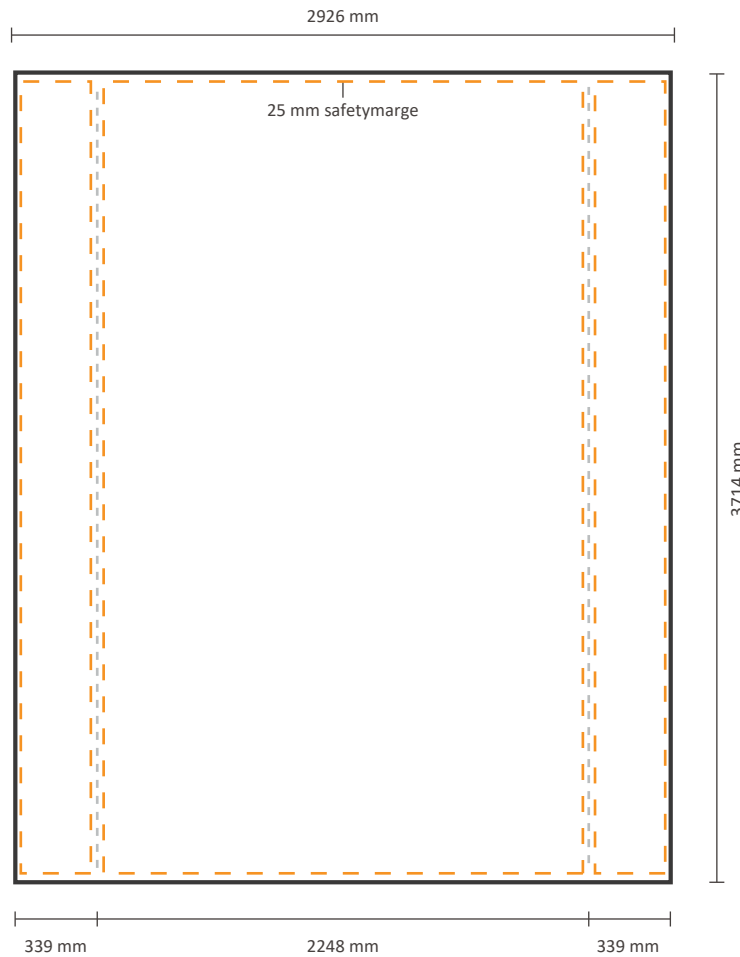

6603 * 2980 mm (W/H)

Frontside excluding sides:

5921 * 2980 mm (W/H)

Template for backside

Actual size of graphic:

5921 * 2980 mm (W/H)

Pop-Up Impress Straight 1x5 (IMPR15S)

Graphical specifications

Template for backside

Actual size of graphic: 772 * 3714 mm (W/H)

Pop-Up Impress Straight 2x5 (IMPR25S)

Graphical specifications

Template for frontside and sides

Frontside graphic can be ordered either with or without sides.
See below for the possibilities.

Actual size of graphic:

- Frontside including sides: 2190 * 3714 mm (W/H) 
- Frontside excluding sides: 1508 * 3714 mm (W/H) 

Template for backside

Actual size of graphic: 1508 * 3714 mm (W/H)

Pop-Up Impress Straight 3x5 (IMPR35S)

Frontside excluding sides: 2244 * 3714 mm (W/H)

Template for backside

Actual size of graphic: 2244 * 3714 mm (W/H)

Pop-Up Impress Straight 4x5 (IMPR45S)

Graphical specifications

Template for frontside and sides