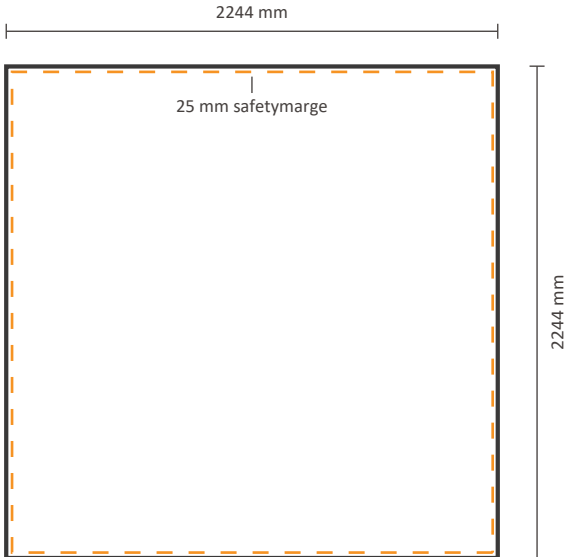

Template for backside

Actual size of graphic: 2244 * 2244 mm (W/H)