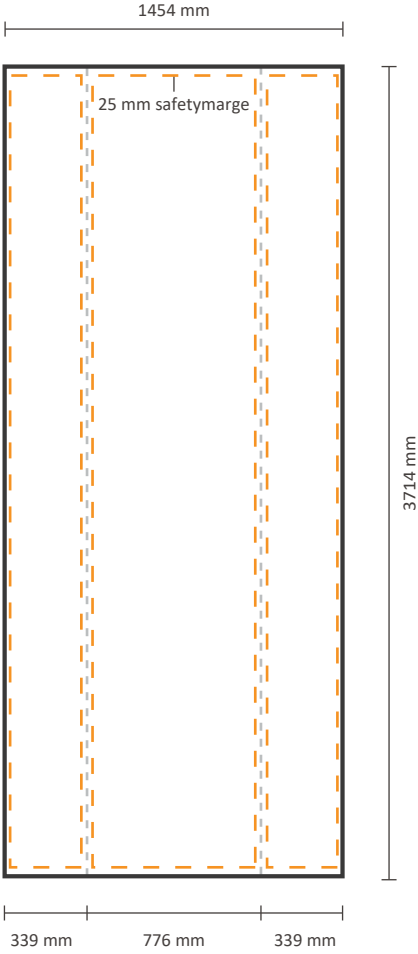

Pop-Up Impress Straight 1x5 (IMPR15S)

Graphical specifications

Template for frontside and sides

Frontside graphic can be ordered either with or without sides.
See below for the possibilities.

Actual size of graphic:

Frontside including sides: 1454 * 3714 mm (W/H)

Frontside excluding sides: 772 * 3714 mm (W/H)