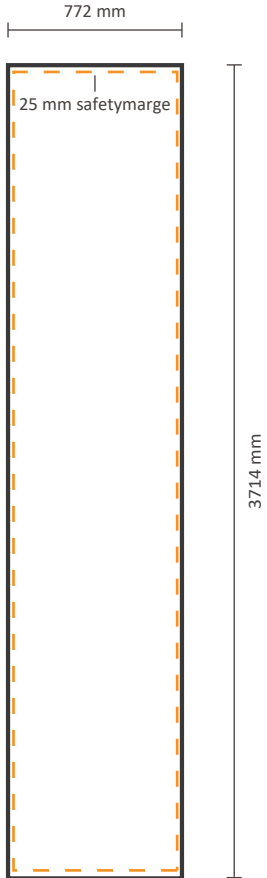

Frontside excluding sides: 772 * 2980 mm (W/H)

Template for backside

Actual size of graphic: 772 * 2980 mm (W/H)

Pop-Up Impress Straight 2x4 (IMPR24S)

Graphical specifications

Template for frontside and sides

6603 * 2980 mm (W/H)

Frontside excluding sides:

5921 * 2980 mm (W/H)

Template for backside

Actual size of graphic:

5921 * 2980 mm (W/H)

Pop-Up Impress Straight 1x5 (IMPR15S)

Graphical specifications

Template for frontside and sides

Frontside graphic can be ordered either with or without sides.
See below for the possibilities.

Actual size of graphic:

Frontside including sides: 1454 * 3714 mm (W/H)

Frontside excluding sides: 772 * 3714 mm (W/H)

Template for backside

Actual size of graphic: 772 * 3714 mm (W/H)

Pop-Up Impress Straight 2x5 (IMPR25S)

Graphical specifications

Template for frontside and sides

Frontside graphic can be ordered either with or without sides.
See below for the possibilities.