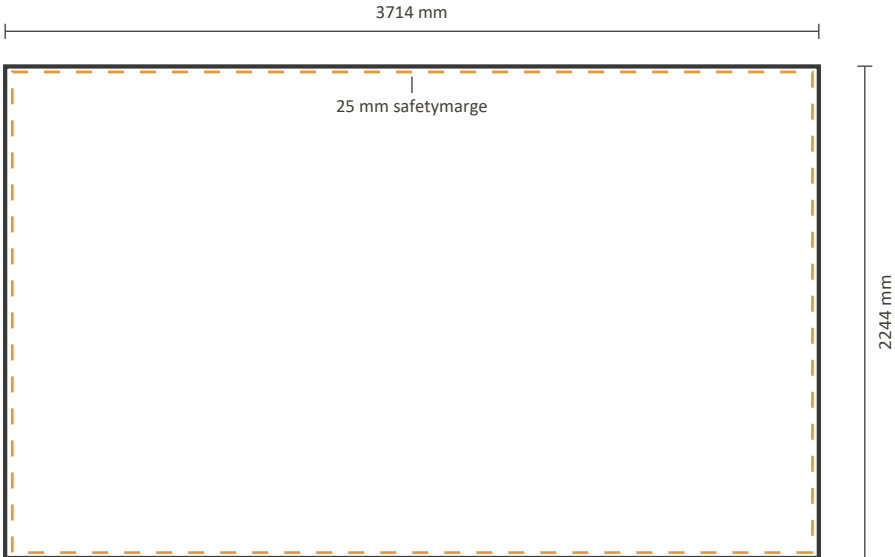

Template for backside

Actual size of graphic: 3714 * 2244 mm (W/H)