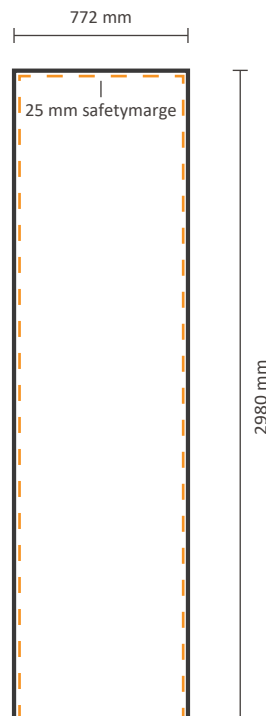

Actual size of graphic:

Frontside including sides:	3662 * 2244 mm (W/H)	
Frontside excluding sides:	2980 * 2244 mm (W/H)	

Template for backside

Actual size of graphic: 2980 * 2244 mm (W/H)

Pop-Up Impress Straight 5x3 (IMPR53S)

Actual size of graphic:

Frontside including sides: 6603 * 2244 mm (W/H)

Frontside excluding sides: 5921 * 2244 mm (W/H)

Template for backside

Actual size of graphic: 5921 * 2244 mm (W/H)

Pop-Up Impress Straight 1x4 (IMPR14S)

Graphical specifications

Template for frontside and sides

Frontside graphic can be ordered either with or without sides.
See below for the possibilities.

Actual size of graphic:

Frontside including sides: 1454 * 2980 mm (W/H)

Frontside excluding sides: 772 * 2980 mm (W/H)

Template for backside

Actual size of graphic: 772 * 2980 mm (W/H)

Pop-Up Impress Straight 2x4 (IMPR24S)

Graphical specifications

Template for frontside and sides