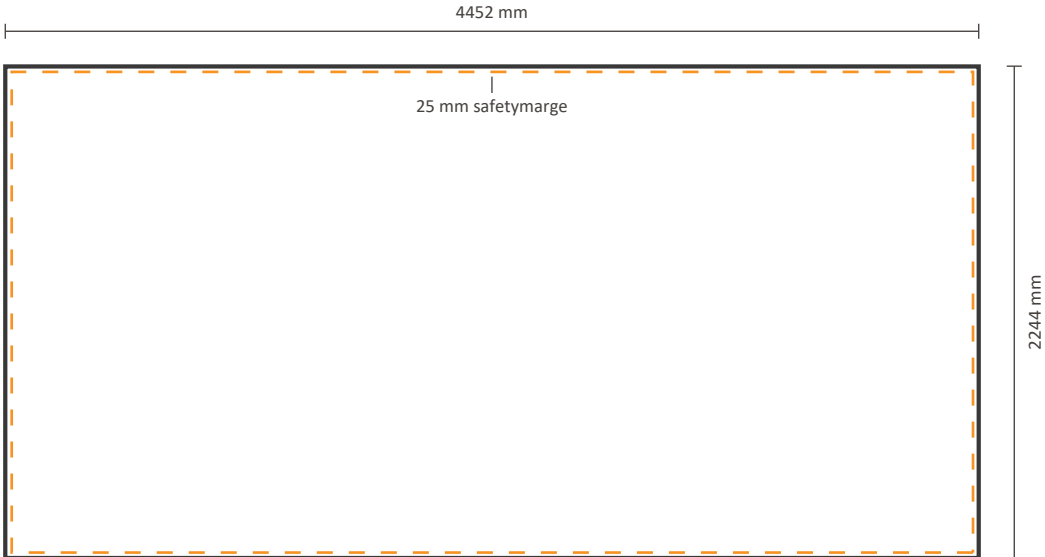

Actual size of graphic:

Frontside including sides:	3662 * 2244 mm (W/H)	
Frontside excluding sides:	2980 * 2244 mm (W/H)	

Template for backside

Actual size of graphic: 2980 * 2244 mm (W/H)

Pop-Up Impress Straight 5x3 (IMPR53S)

Template for backside

Actual size of graphic: 3714 * 2244 mm (W/H)

Pop-Up Impress Straight 6x3 (IMPR63S)

Graphical specifications

Template for frontside and sides

Frontside graphic can be ordered either with or without sides.
See below for the possibilities.

Actual size of graphic:

Frontside including sides:	5134 * 2244 mm (W/H)	
Frontside excluding sides:	4452 * 2244 mm (W/H)	

Template for backside

Actual size of graphic: 4452 * 2244 mm (W/H)

Pop-Up Impress Straight 7x3 (IMPR73S)

Frontside excluding sides: 772 * 2980 mm (W/H)

Template for backside

Actual size of graphic: 772 * 2980 mm (W/H)

Pop-Up Impress Straight 2x4 (IMPR24S)

Graphical specifications

Template for frontside and sides